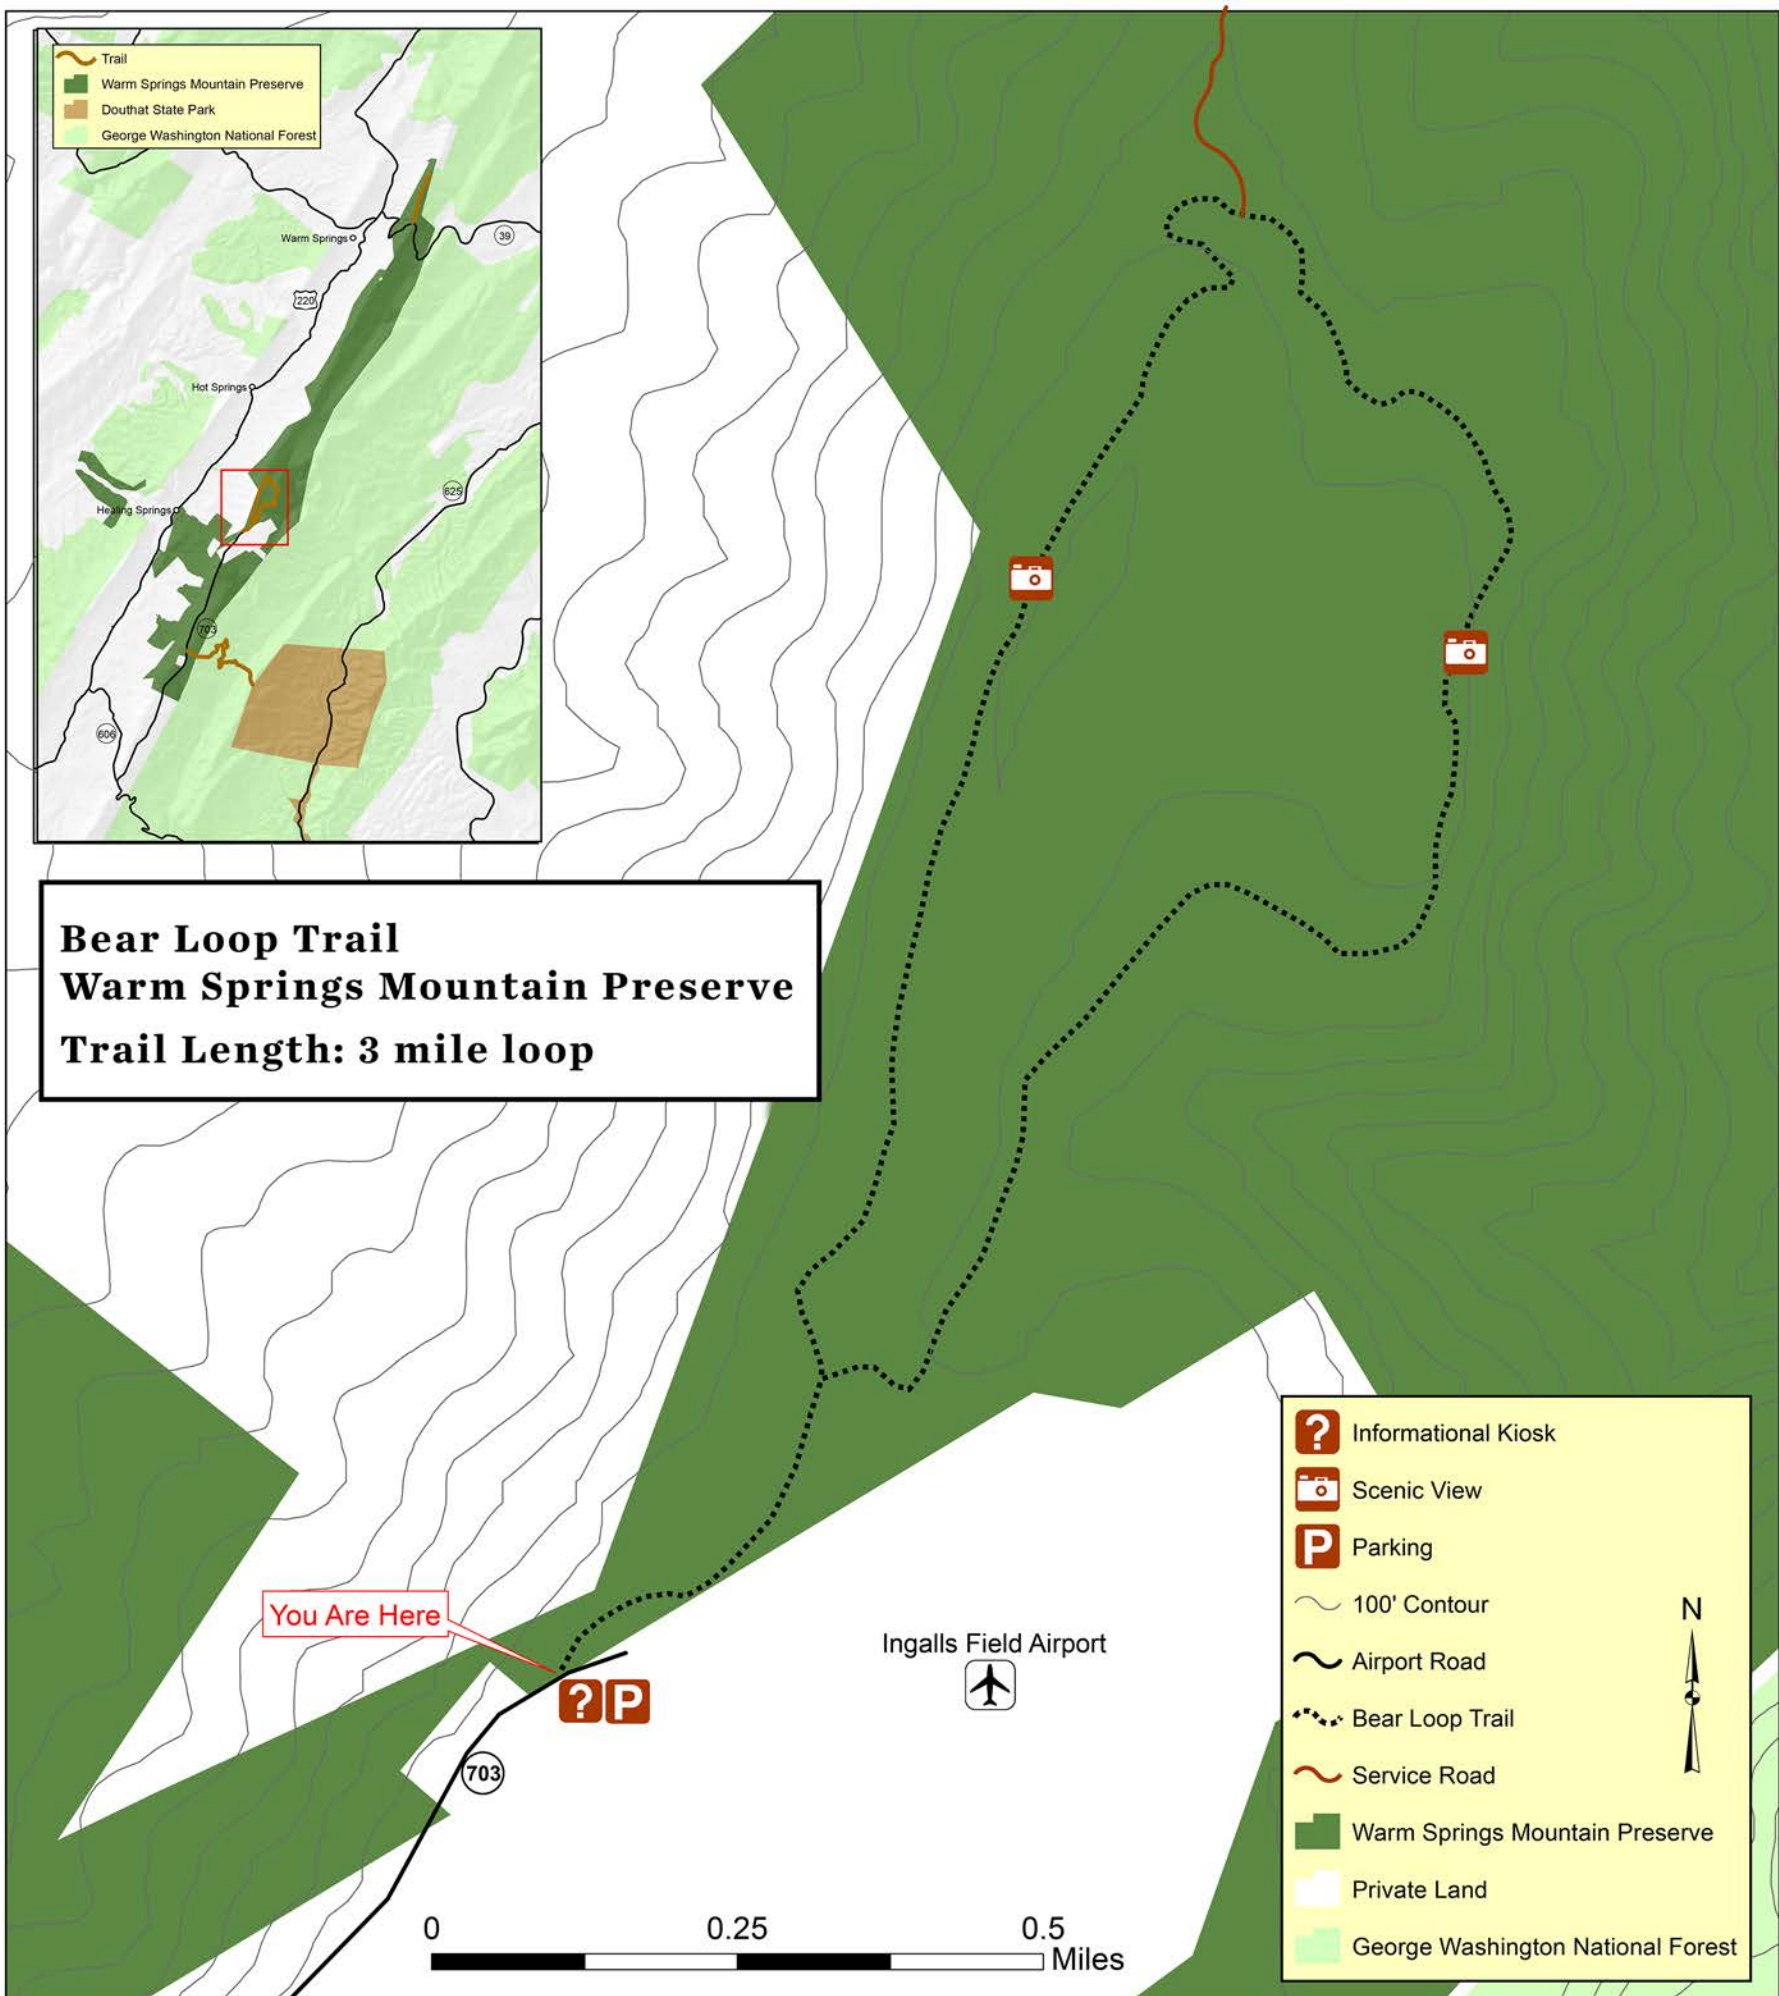

Bear Loop Trail
Warm Springs Mountain Preserve
Trail Length: 3 mile loop

	Informational Kiosk
	Scenic View
	Parking
	100' Contour
	Airport Road
	Bear Loop Trail
	Service Road
	Warm Springs Mountain Preserve
	Private Land
	George Washington National Forest

N