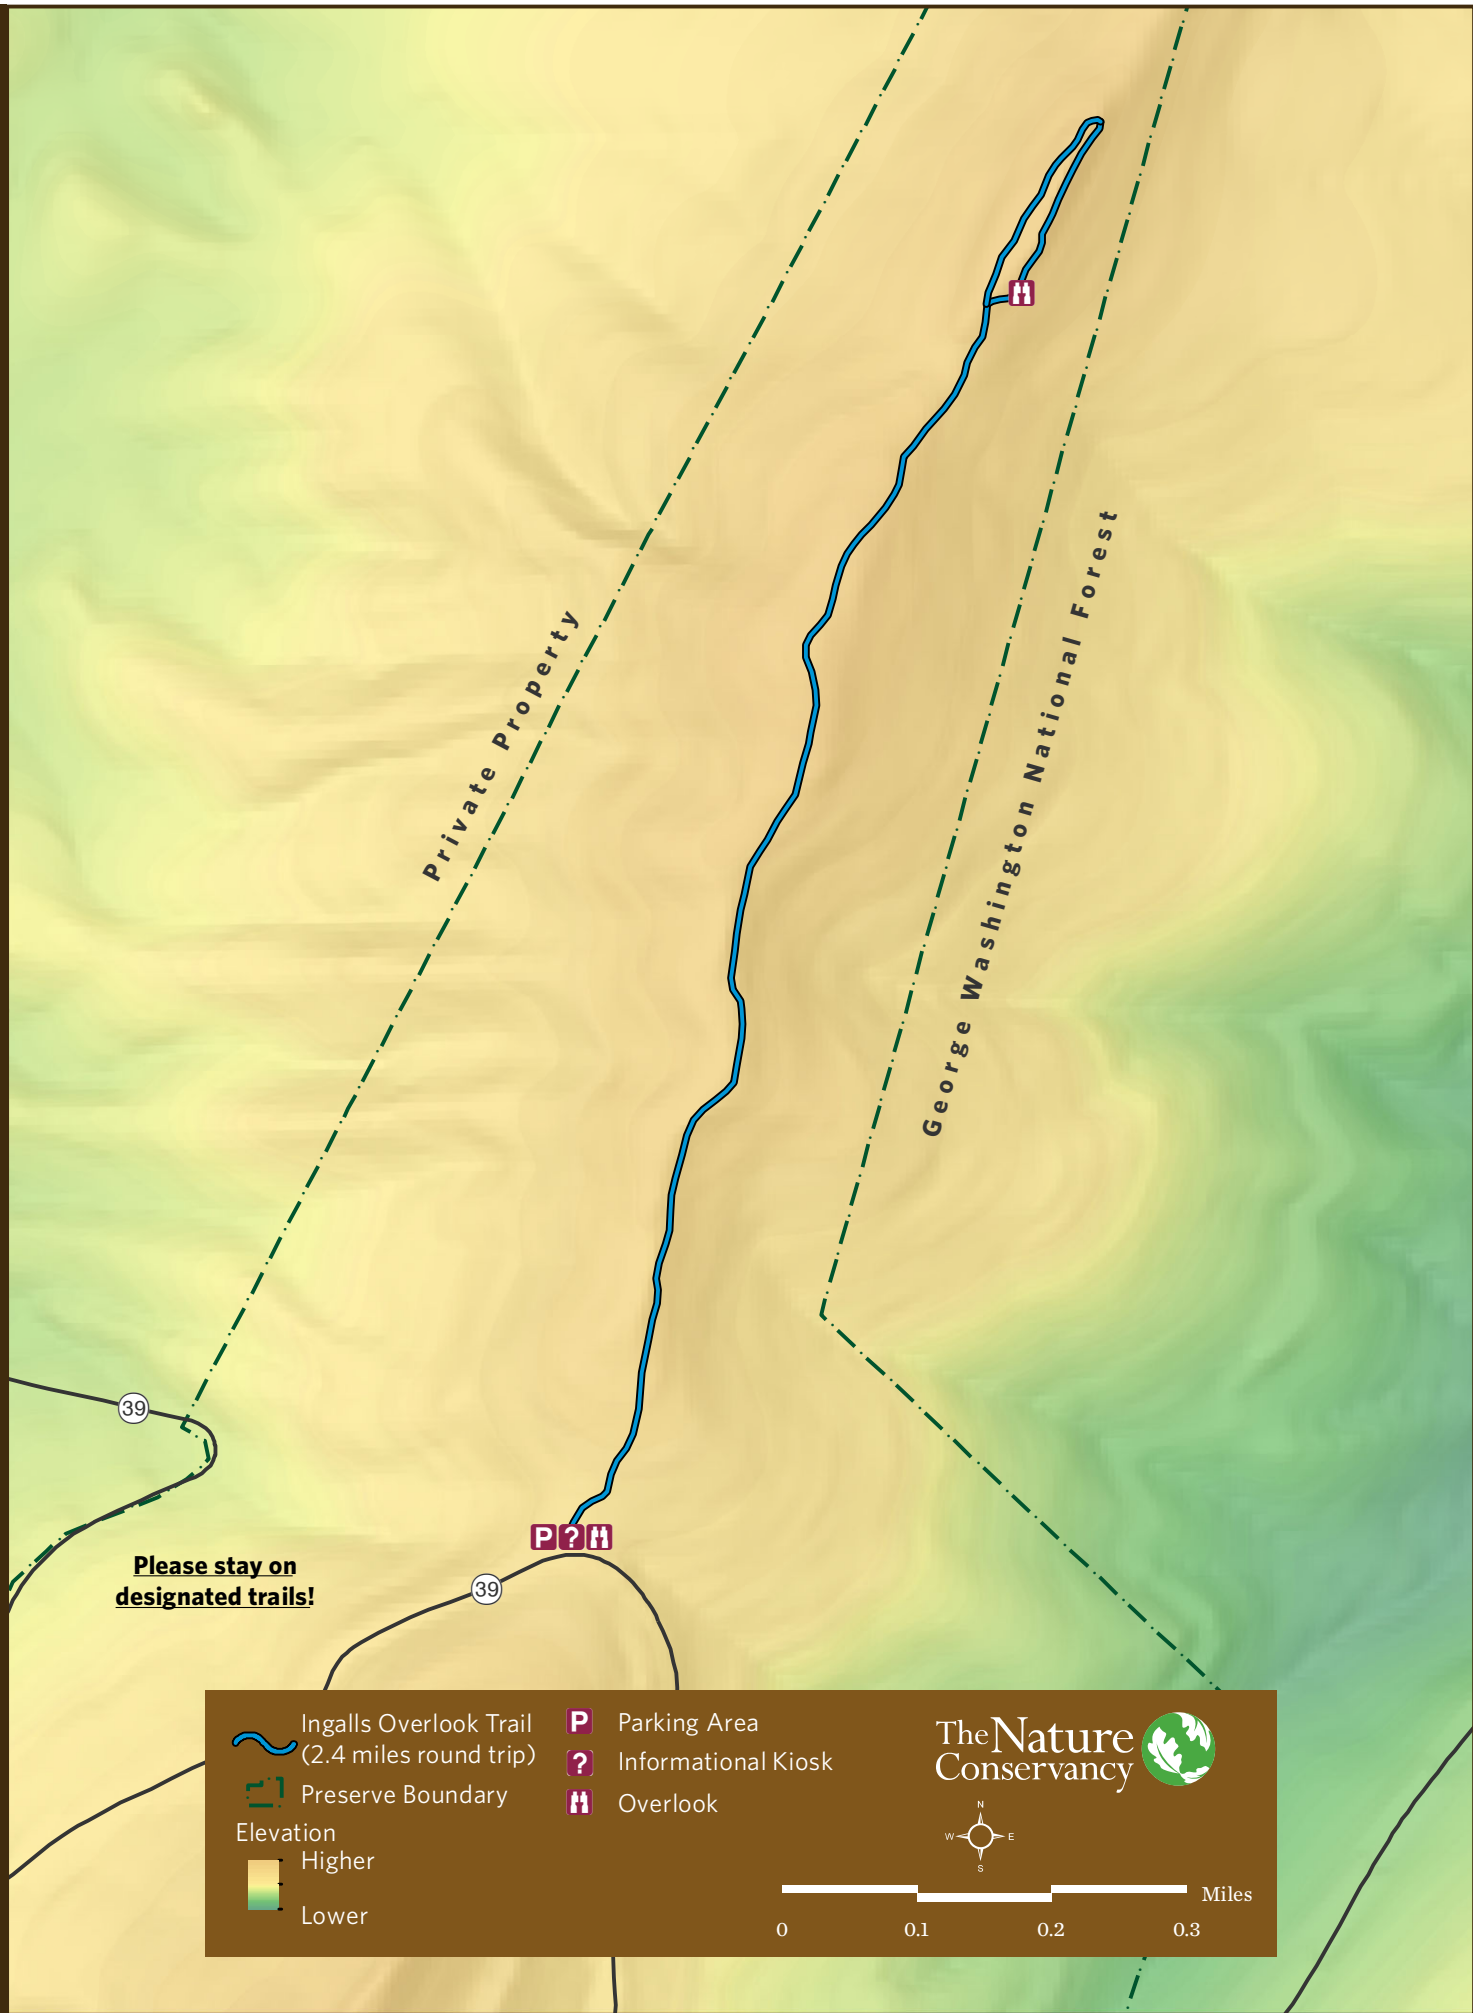

Warm Springs Mountain - Ingalls Overlook

Please stay on designated trails!

	Ingalls Overlook Trail (2.4 miles round trip)		Parking Area	
	Preserve Boundary		Informational Kiosk	
	Elevation Higher Lower		Overlook	

0 0.1 0.2 0.3 Miles